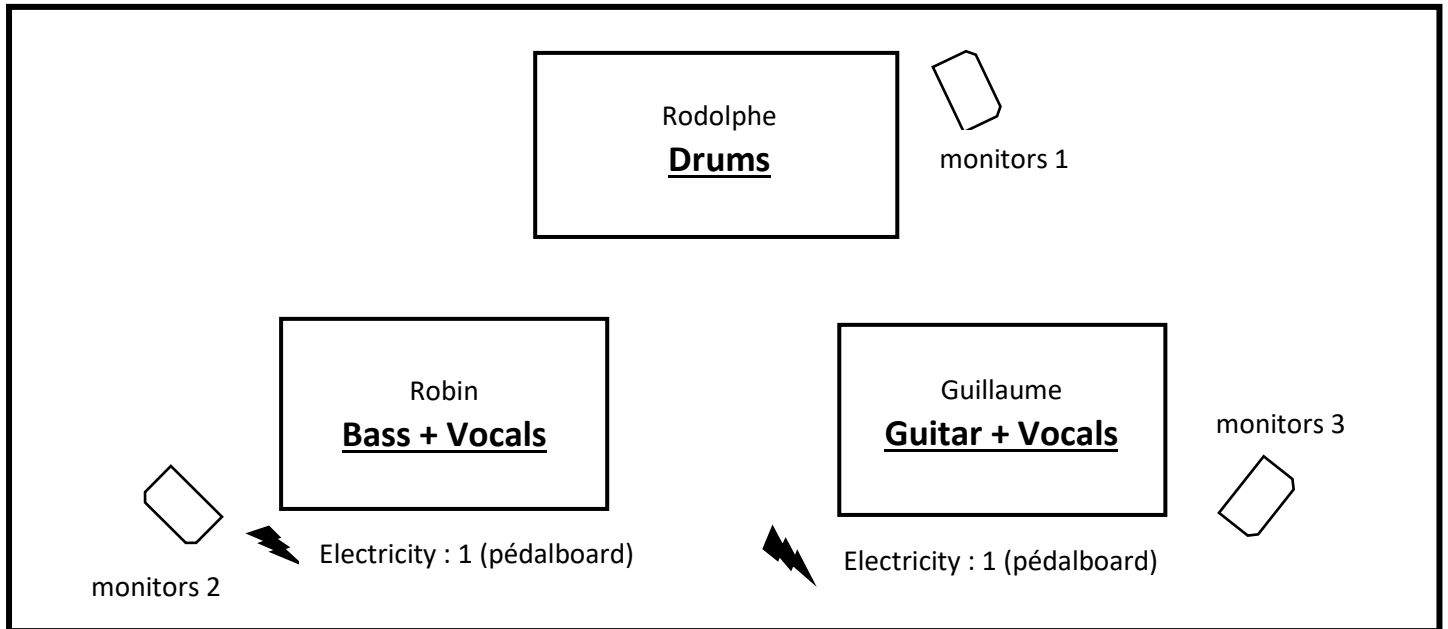

Technical rider Nébulizar

(+33)6.66.10.23.91 (Rodolphe)

(+33)6.50.98.30.58 (Guillaume)

nebulizarband@gmail.com

- Drum kit : Mapex Armory

Elements	Diameter
Bass Drum	22"
Snare	14"
Rack Tom 1	10"
Rack Tom 2	12"
Floor Tom 1	14"
Floor Tom 2	16"

NB :

Depending on the size of the room, only the bass drum and the snare drum can have mics.

- Bass :

Bass	<u>Ibanez SRGB1200</u>
Bass Head	<u>Kustom DE300 HD</u>
Speaker	<u>Kustom DE410H</u>
Effects	<u>Electroharmonix Big muff deluxe</u>

NB :

Depending on the size of the room, the bass and guitar amplifiers can't have mics.

- Guitare :

Guitar	Schecter Hellraiser
Guitar Head	Kustom KG100 HFX
Speaker	Kustom KG412A